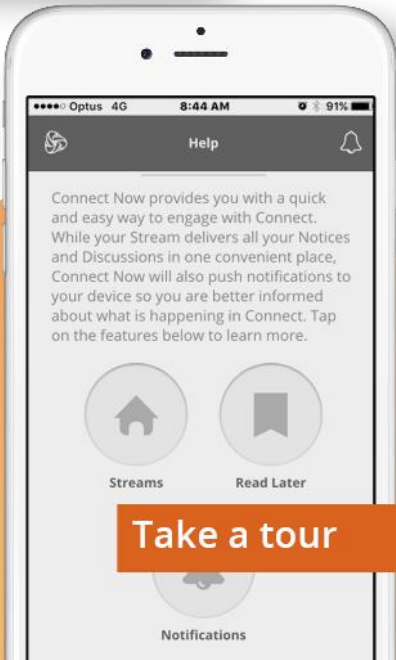

Login to
CONNECT NOW

Enter P number and password

If you can't
remember your login
details please contact
your school

Take a tour

Wherever You Are,
Connect Now

If you would like to
know more about Connect
please contact your school

A free mobile app that displays all the latest activity from your children's school/s.

- read notices, view photos and discussions
- post a comment directly from your mobile device
- access attachments