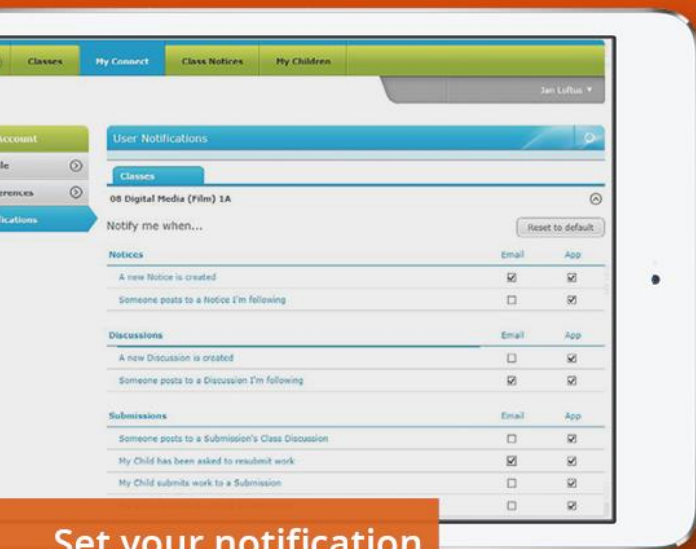

A free mobile app that displays all the latest activity from your children's school/s.

- read notices, view photos and discussions
- post a comment directly from your mobile device
- access attachments